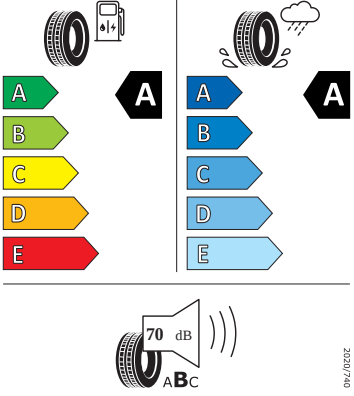

2020/740

- Continental 185/65 R15

Continental

0358474

185/65 R 15 88 H

C1

2020/740

- Goodyear 185/65 R15